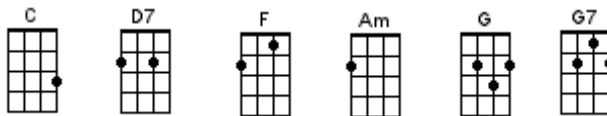

Eight Days a Week – The Beatles

Intro: [C] [D7] [F] [C]

[C] Ooh I need your [D7] love babe [F] guess you know it's [C] true
[C] Hope you need my [D7] love babe [F] just like I need [C] you

[Am] Hold me [F] love me [Am] hold me [D7] love me
[C] Ain't got nothing but [D7] love babe [F] eight days a [C] week