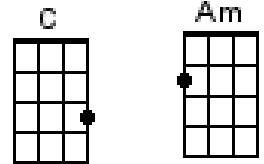

Ukulele Sue – Dan Mathis (SNHUG) Arrangement of Runaround Sue

[C] Here's my story, it's sad but true **[Am]** It's about a girl that I once knew
[F] She took my love then ran around **[G]** With every banjo playin' fool in town

***[C]** Hey, hey, uke-a-lady, lady **[Am]** Hey, hey, uke-a-lady, lady
[F] Hey, hey, uke-a-lady, lady **[G]** Hey, AHHHHHHHHHHH!*

[C] Yeah, I should have known it from the very start
[Am] This girl would leave me with a broken heart
[F] Now listen people what I'm telling you
[G] (hold) Keep away from Ukulele Sue

[C] Her amazing lips and the smile on her face
The **[Am]** touch of her hand and this girl's warm embrace
[F] So if you don't wanna cry like I do
[G] (hold) Keep away from Ukulele Sue