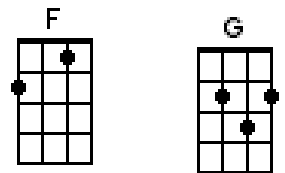

Ukulele Sue – Dan Mathis (SNHUG) Arrangement of Runaround Sue

[C] Here's my story, it's sad but true **[Am]** It's about a girl that I once knew
[F] She took my love then ran around **[G]** With every banjo playin' fool in town

***[C]** Hey, hey, uke-a-lady, lady **[Am]** Hey, hey, uke-a-lady, lady
[F] Hey, hey, uke-a-lady, lady **[G]** Hey, AHHHHHHHHHHH!*

[C] Yeah, I should have known it from the very start
[Am] This girl would leave me with a broken heart
[F] Now listen people what I'm telling you
[G] (hold) Keep away from Ukulele Sue

[C] Her amazing lips and the smile on her face
The **[Am]** touch of her hand and this girl's warm embrace
[F] So if you don't wanna cry like I do
[G] (hold) Keep away from Ukulele Sue

***[C]** Hey, hey, uke-a-lady, lady **[Am]** Hey, hey, uke-a-lady, lady
[F] Hey, hey, uke-a-lady, lady **[G]** Hey, AHHHHHHHHHHH!*

Bridge:

[F] She likes to travel around, yeah **[C]** She'll love you and she'll put you down
Now **[F]** people let me put you wise **[G]** She plays out with other guys

And **[C]** the moral of the story from the guy who knows
[Am] I've been in love and my love still grows
[F] Ask any fool that she ever knew, they'll say
[G] (hold) Keep away from Ukulele Sue